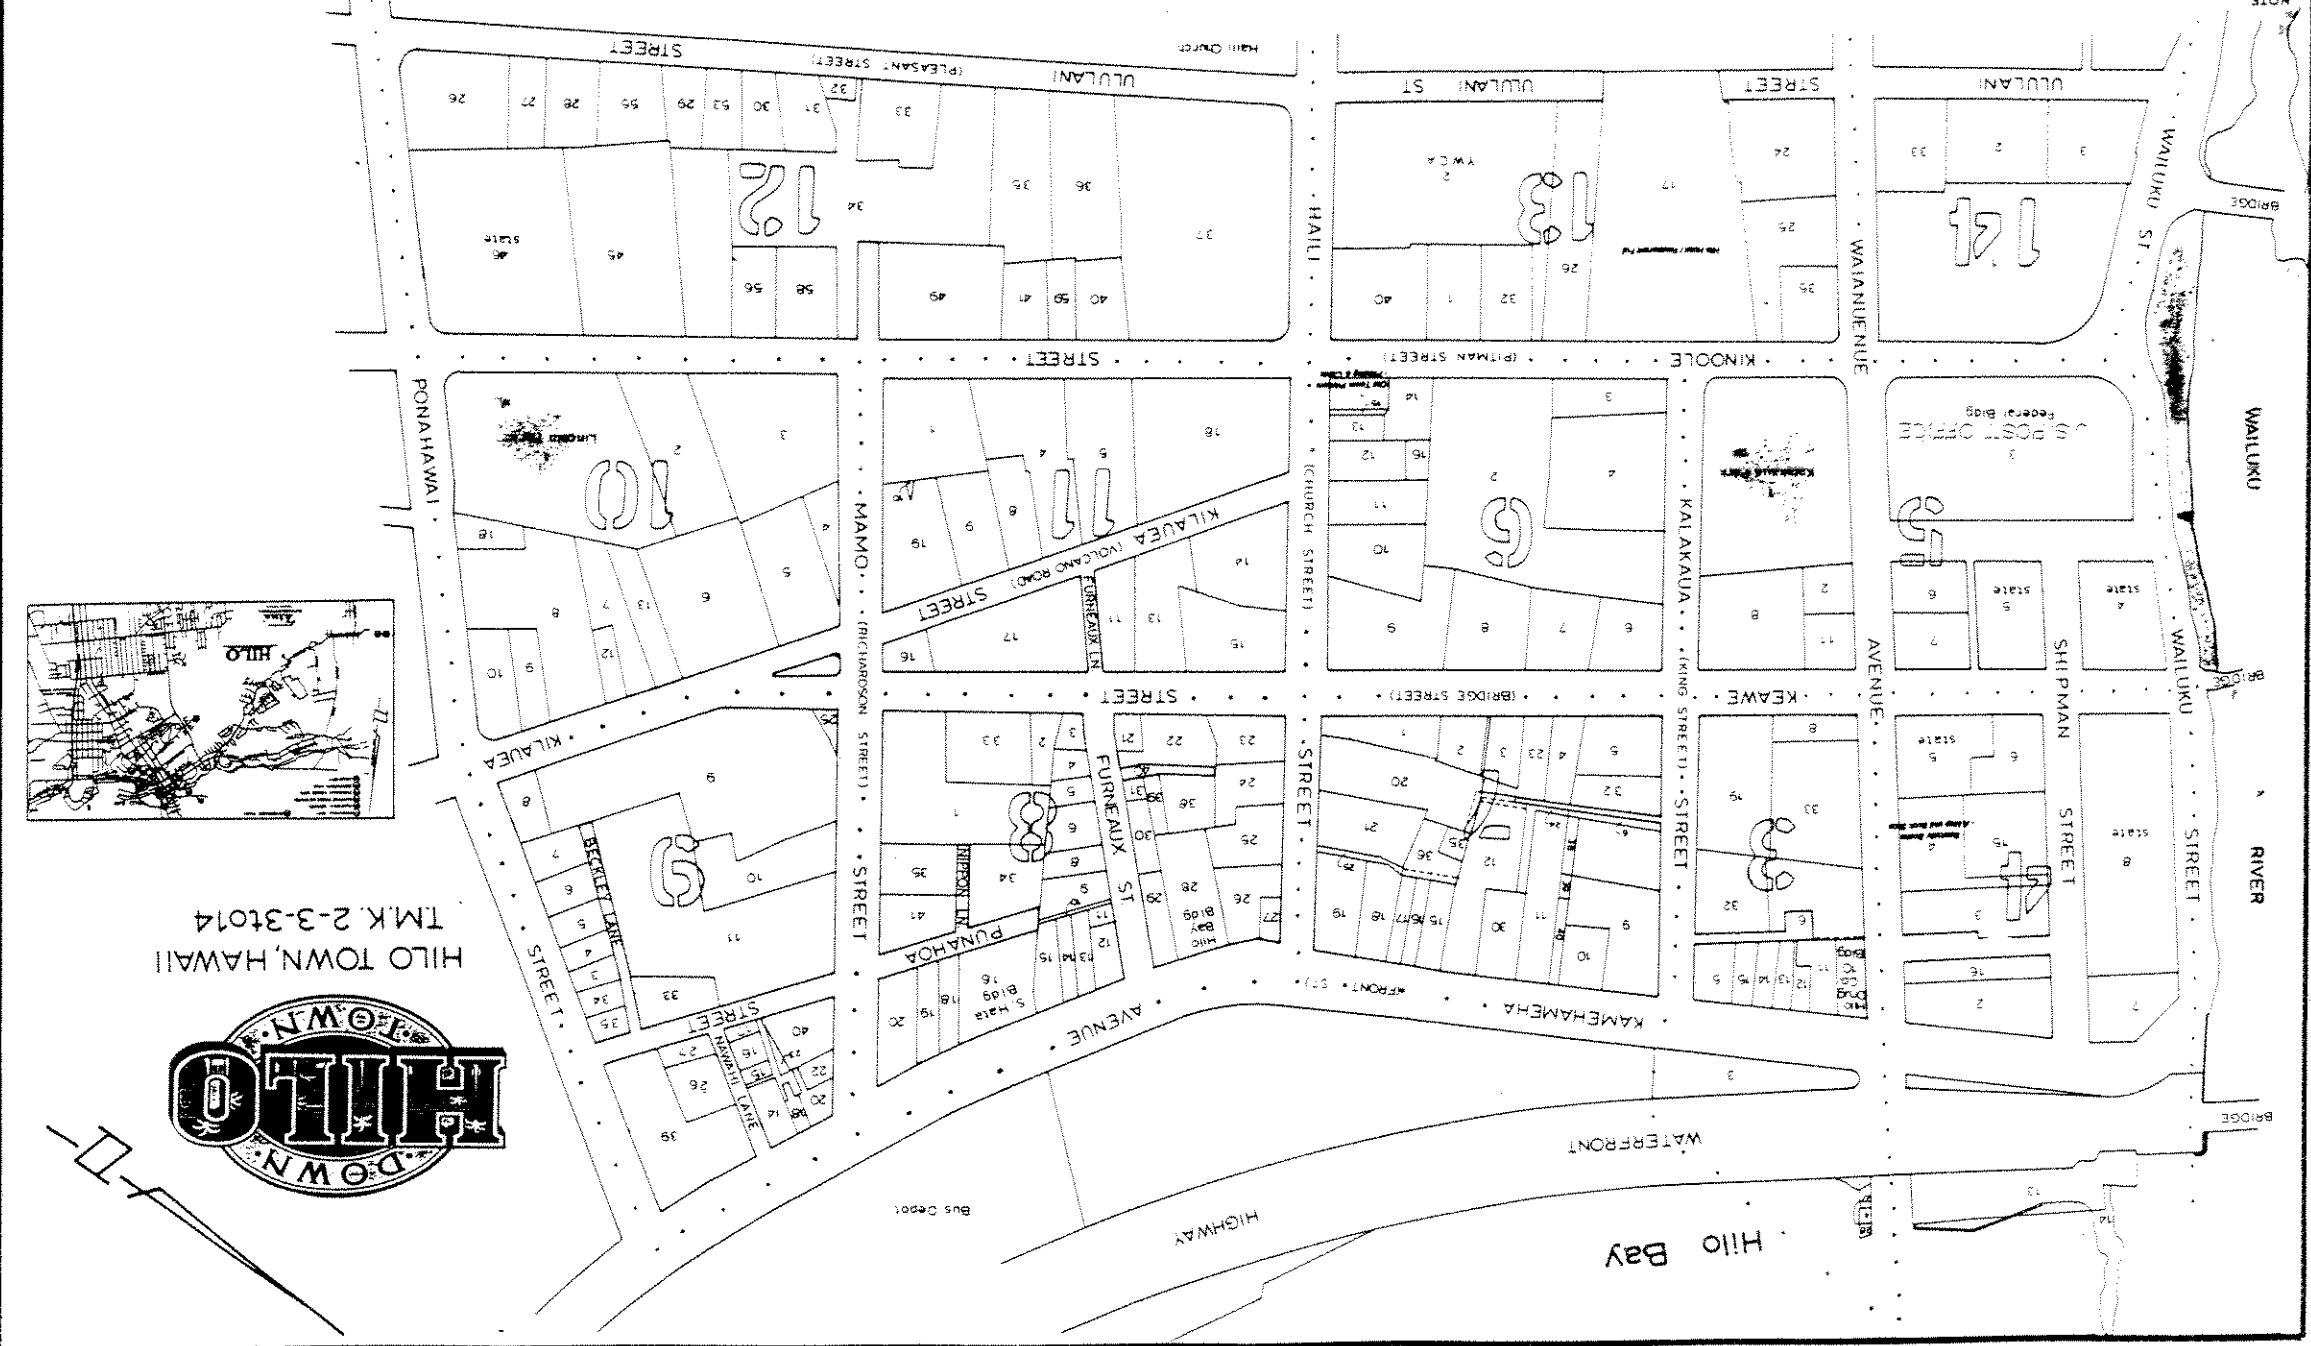

NOTE  
 THIS MAP IS NOT TO SCALE AND  
 IS TO BE USED AS A GUIDE ONLY.  
 ALL RIGHTS RESERVED  
 \*\*\*\*\* DEMONSTRATES THE BOUNDARY  
 ALL LOTS ARE SHOWN BY METERS

**Aina**  
 Surveying and Mapping  
 THIS MAP WAS PREPARED BY  
 HILLO TOWN, HAWAII (2014) 2-3-31014

HILO TOWN, HAWAII  
 T.M.K. 2-3-31014  
**HILLO**  
 TOWN