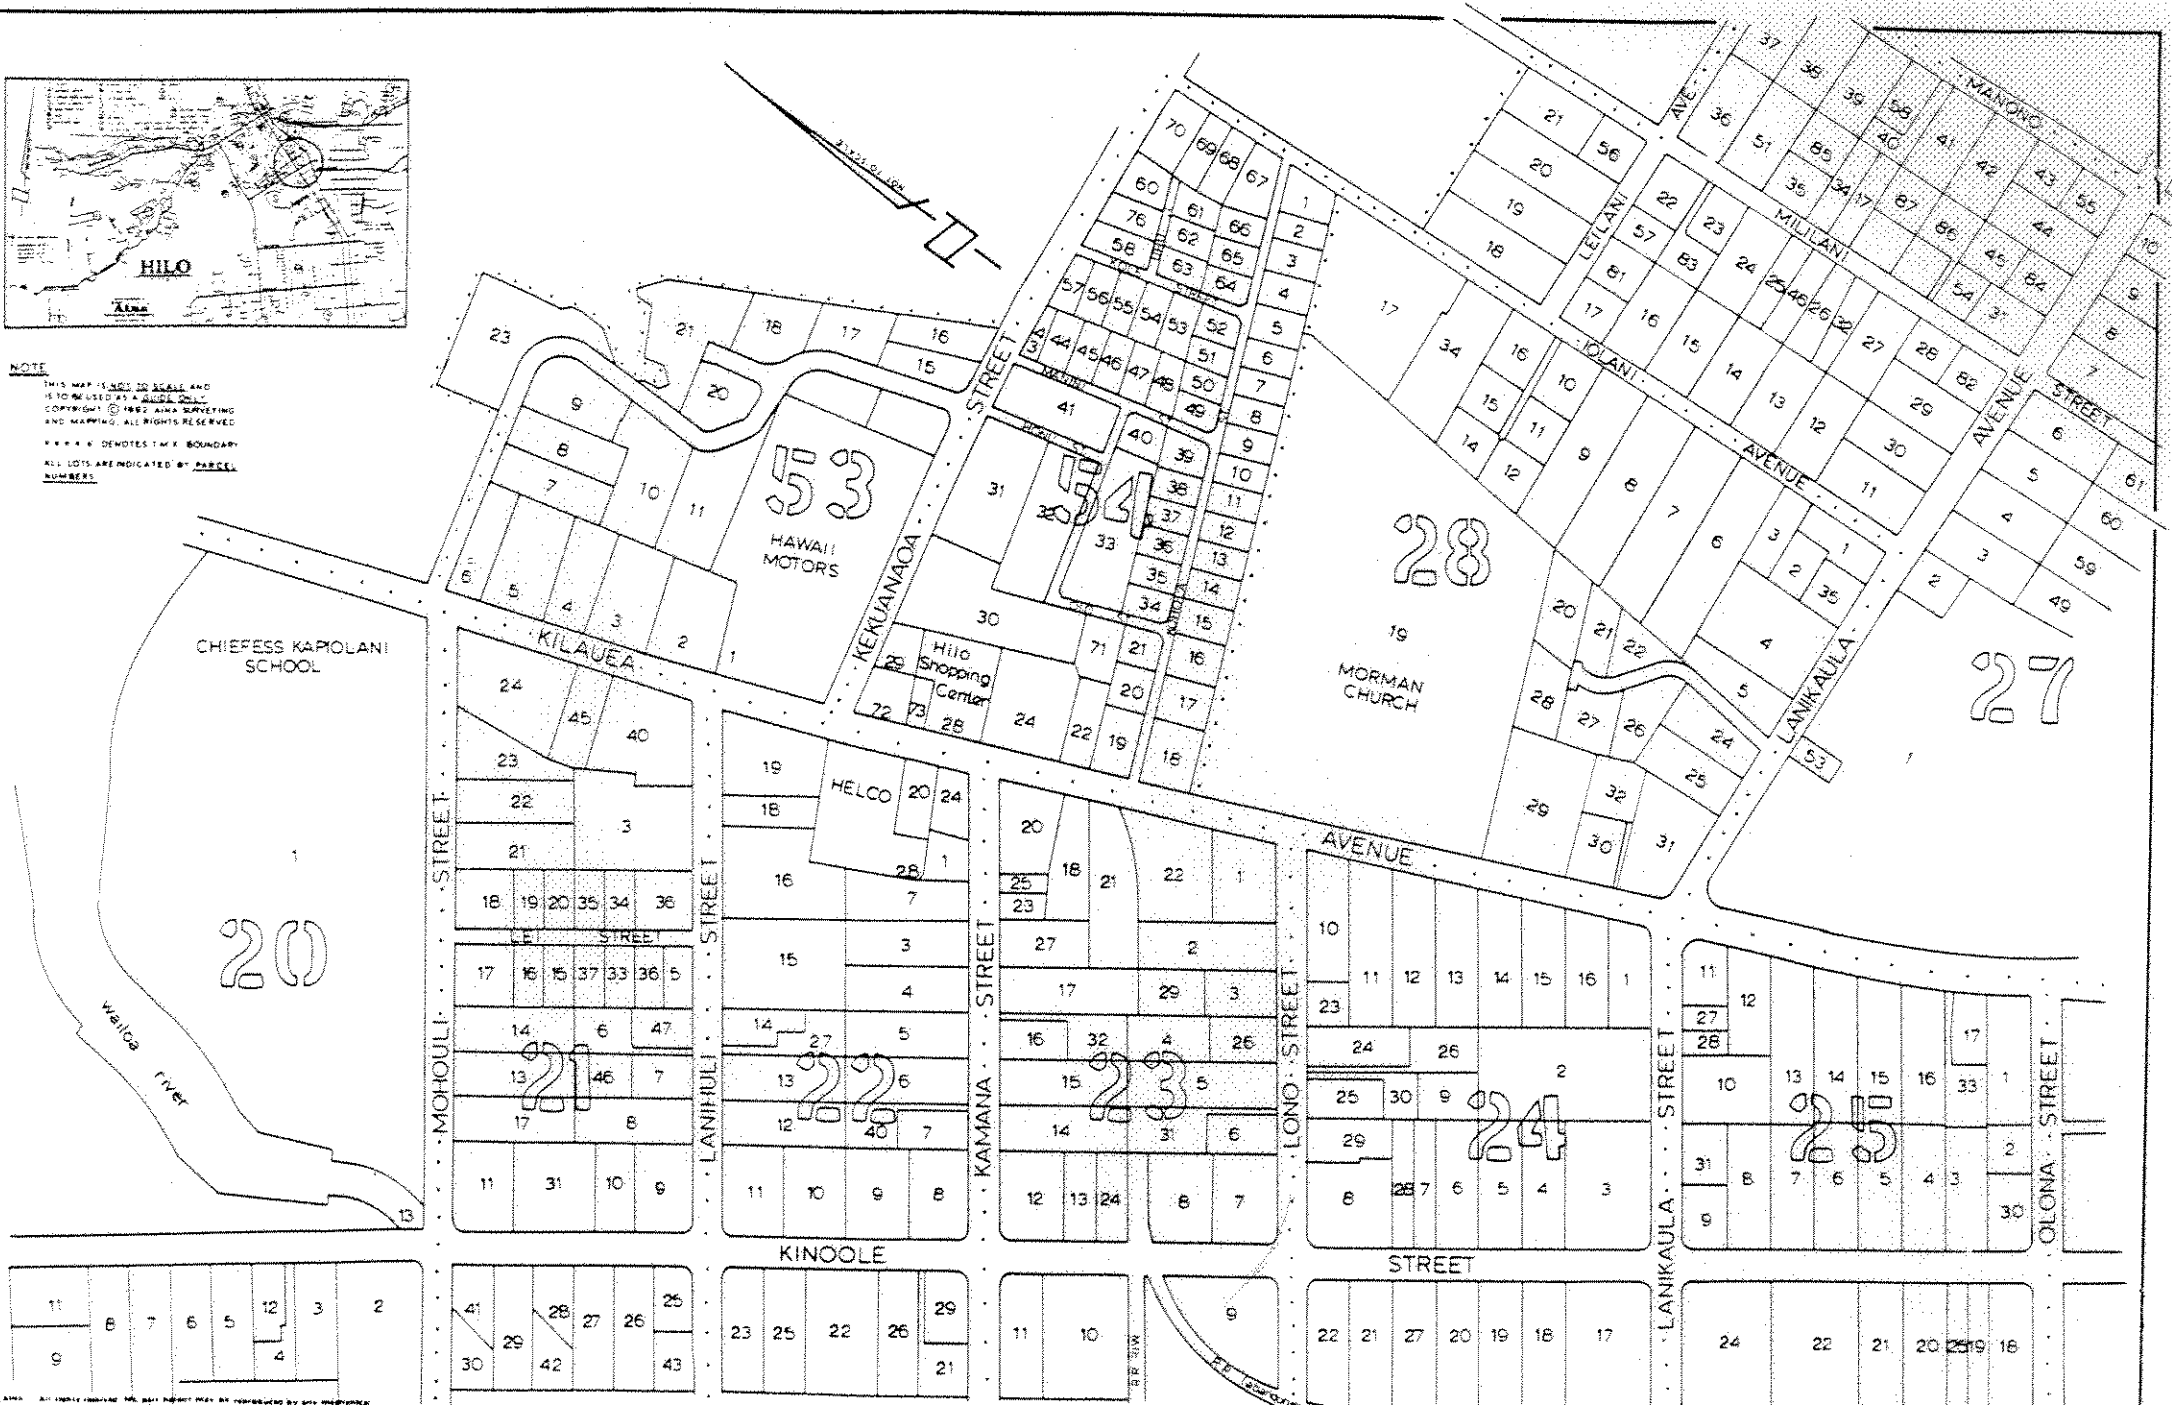

NOTE  
 THIS MAP IS NOT TO SCALE AND IS TO BE USED AS A GUIDE ONLY.  
 COPYRIGHT © 1982 AINA SURVEYING AND MAPPING. ALL RIGHTS RESERVED.  
 \*\*\*\*\* DEMOTES T.M.K. BOUNDARY.  
 ALL LOTS ARE INDICATED BY PARCEL NUMBERS.

11	8	7	6	5	12	3	2
9					4		

**'PORTION OF WAIAKEA'**

SOUTH HILO, HAWAII T.M.K. 2-2-20, 21, 22, 23, 24, 25, 27, 28, 5, 35, 4