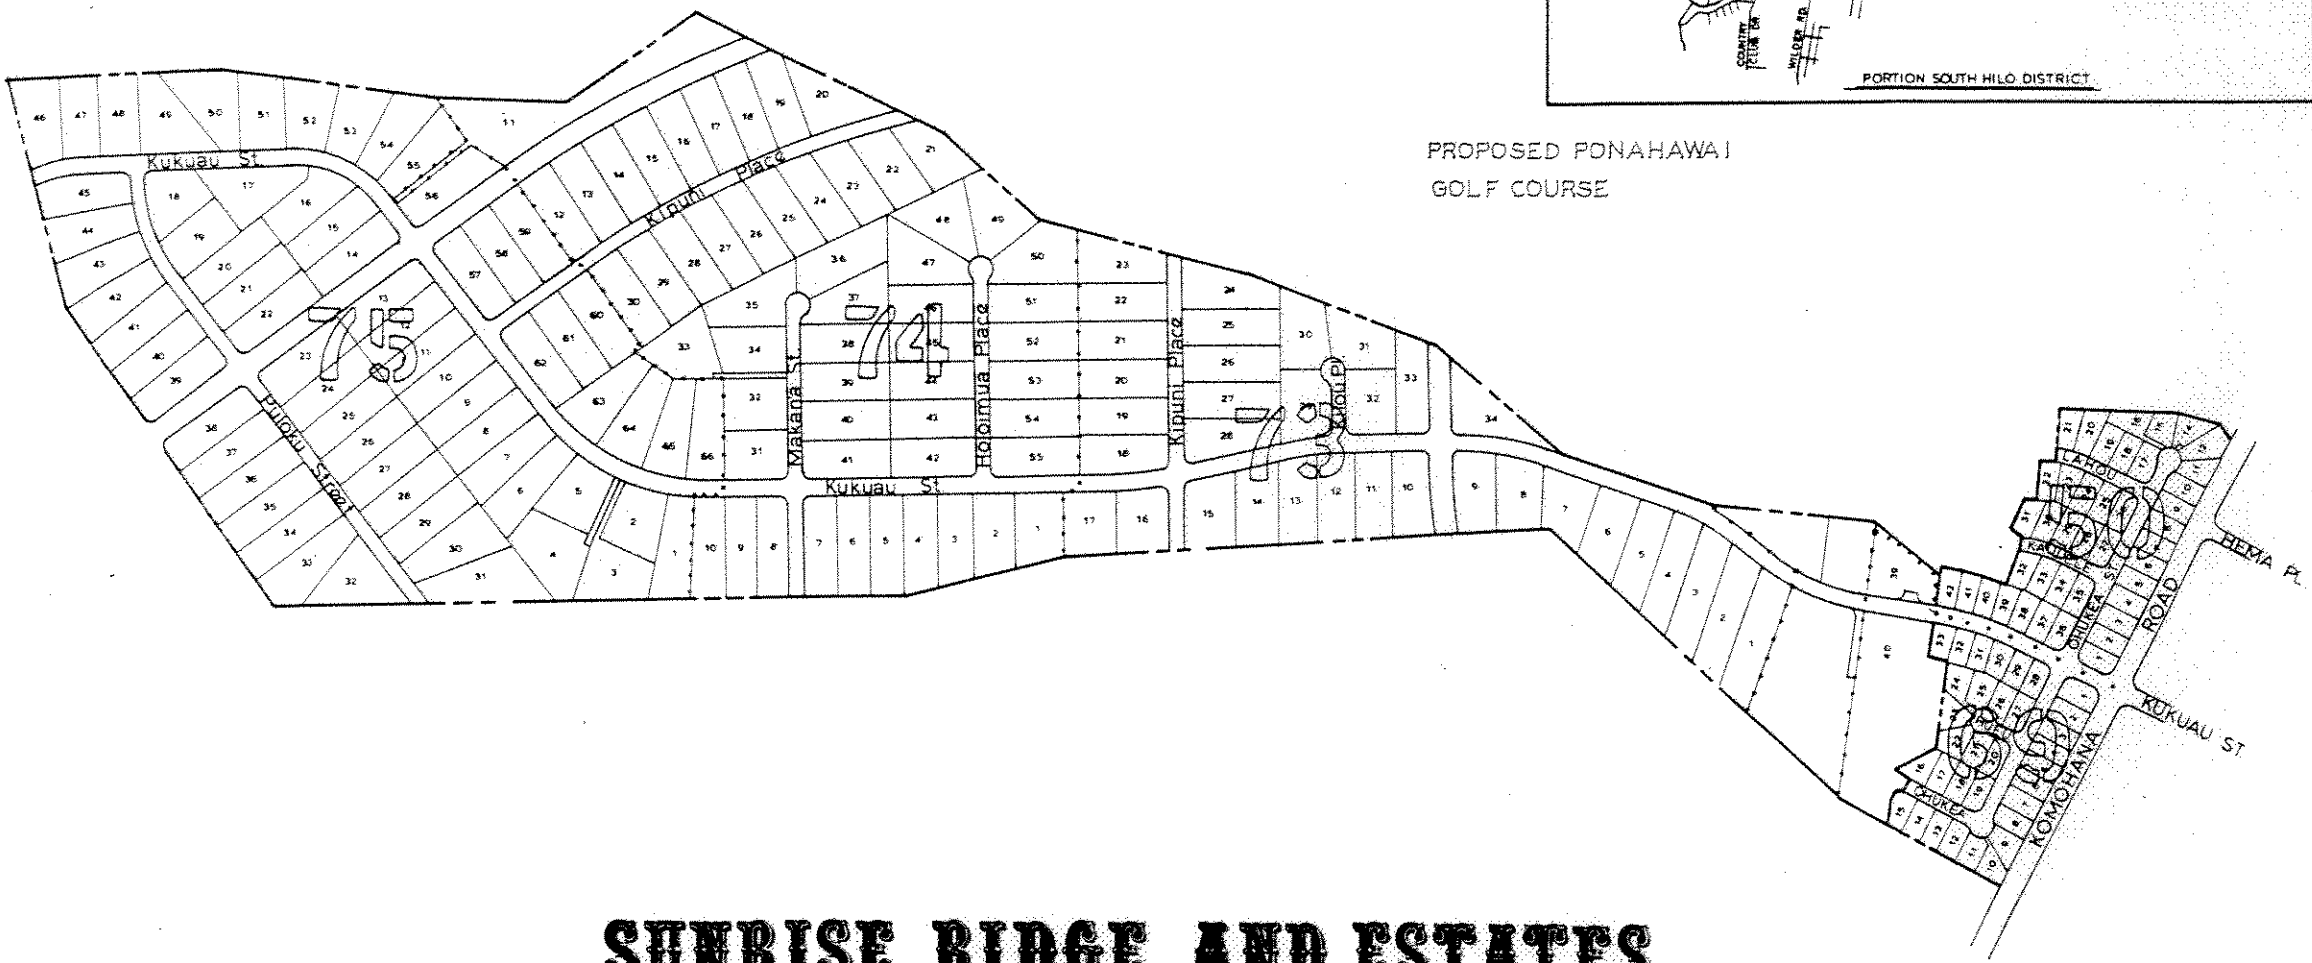

PROPOSED PONAHAHAWAI
GOLF COURSE