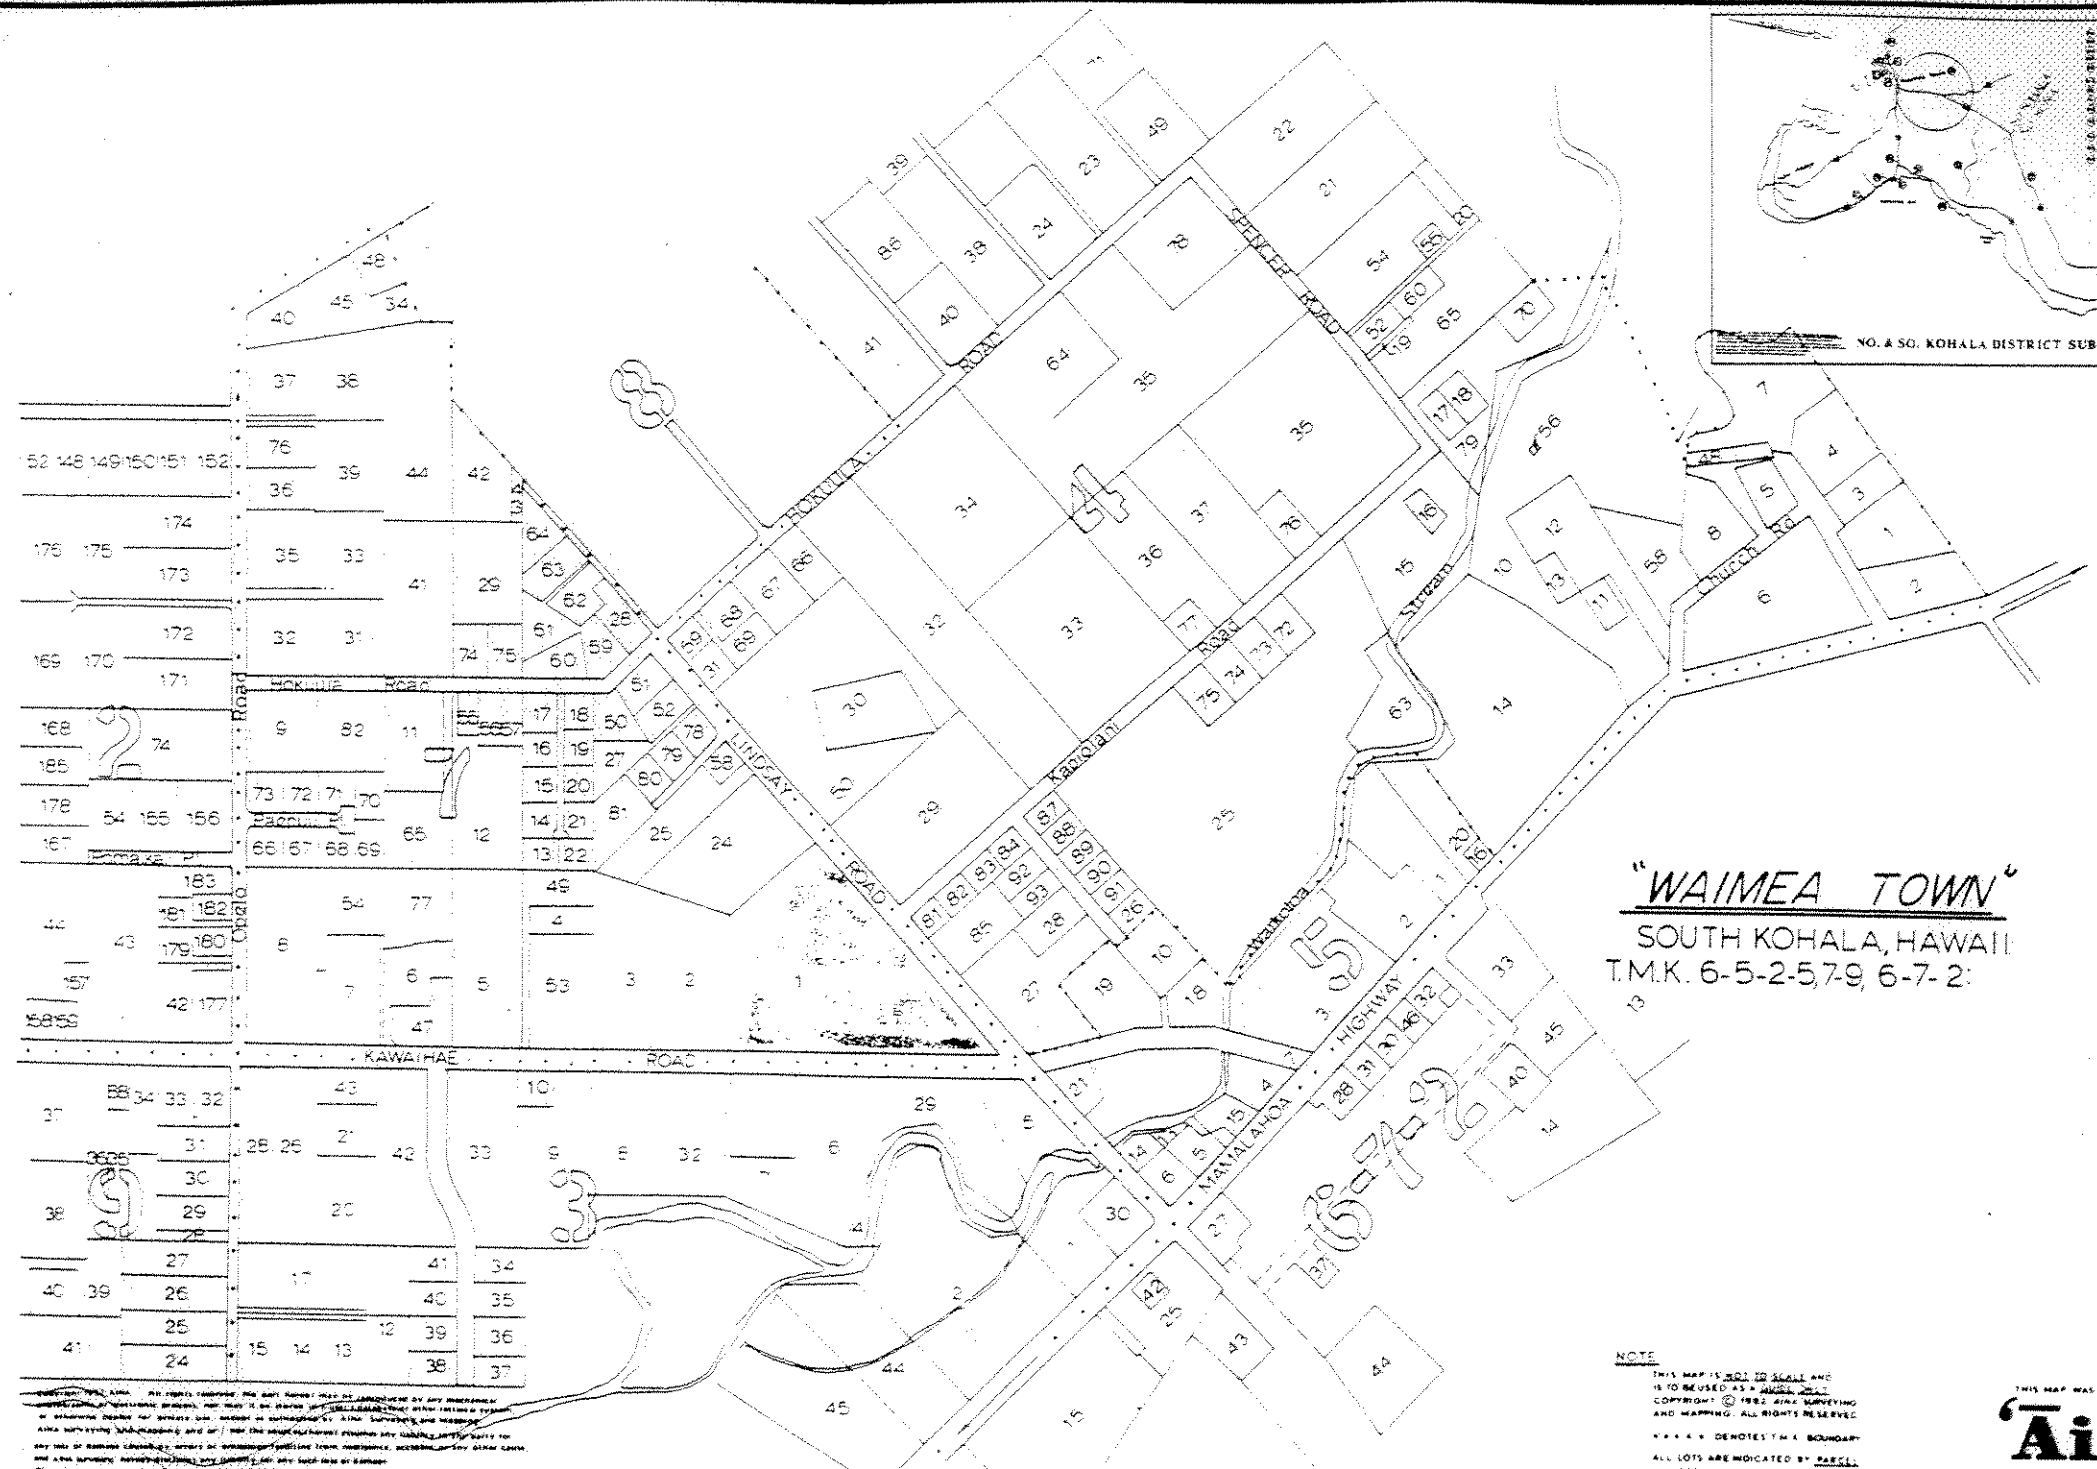

NO. & SO. KOHALA DISTRICT SUBDIVISIONS **Aina**

"WAIMEA TOWN"
 SOUTH KOHALA, HAWAII
 T.M.K. 6-5-2-5, 7-9, 6-7-2:

NOTE
 THIS MAP IS NOT IN SCALE AND IS TO BE USED AS A GUIDE ONLY.
 COPYRIGHT © 1982 AINA SURVEYING AND MAPPING. ALL RIGHTS RESERVED.
 * * * * * DENOTES THE BOUNDARY. ALL LOTS ARE INDICATED BY PARCEL NUMBER.

THIS MAP WAS PREPARED BY
Aina

THE AINA SURVEYING AND MAPPING COMPANY, INC. IS NOT RESPONSIBLE FOR ANY ERRORS OR OMISSIONS IN THIS MAP. THE USER ASSUMES ALL LIABILITY FOR ANY DAMAGE, INCLUDING LOSS OF PROFITS, ARISING FROM THE USE OF THIS MAP. THE AINA SURVEYING AND MAPPING COMPANY, INC. IS NOT RESPONSIBLE FOR ANY ERRORS OR OMISSIONS IN THIS MAP. THE USER ASSUMES ALL LIABILITY FOR ANY DAMAGE, INCLUDING LOSS OF PROFITS, ARISING FROM THE USE OF THIS MAP.